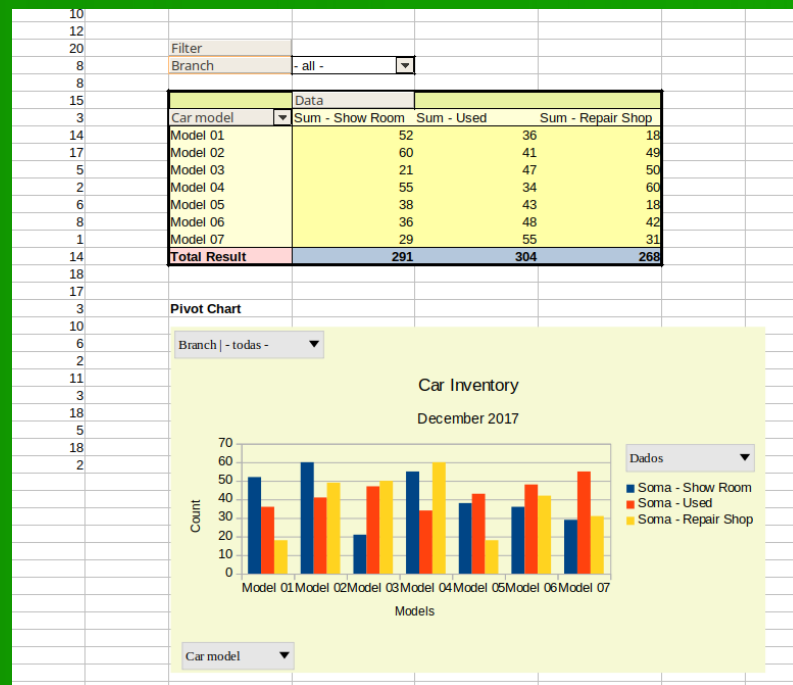

More collateral files

- With I10n support